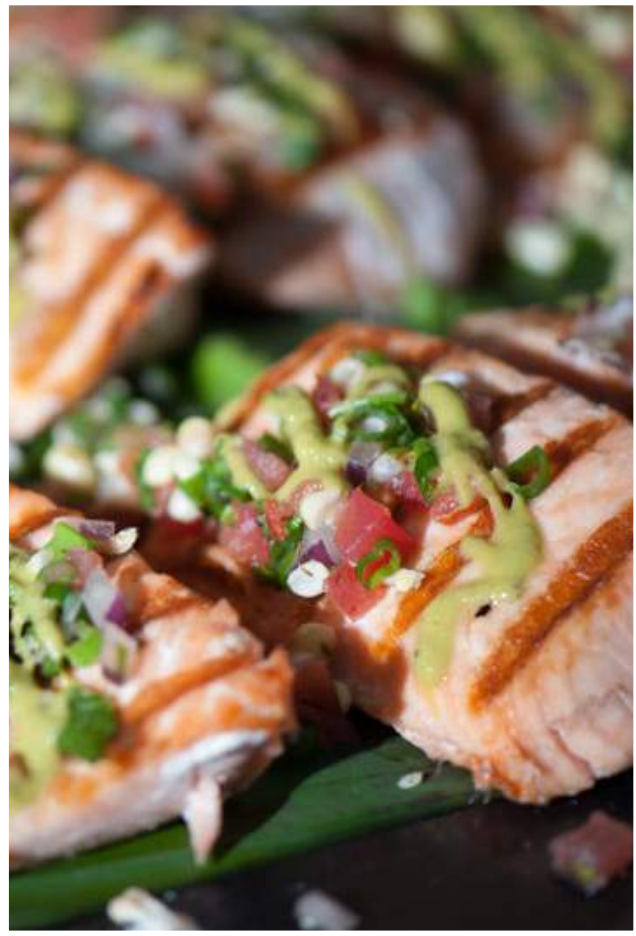

Regal Winery

AMPHORA
CATERING & BAKERY

AMPHORA CATERING & BAKERY

AMPHORA CATERING & BAKERY

AMPHORA CATERING & BAKERY

AMPHORA CATERING & BAKERY

AMPHORA CATERING & BAKERY

AMPHORA CATERING & BAKERY

AMPHORA CATERING & BAKERY

AMPHORA CATERING & BAKERY

AMPHORA CATERING & BAKERY

The following Washington DC area wedding professionals contributed to this Look Book!

Photography: Evelyn Alas Photography

Venue: Breaux Vineyards